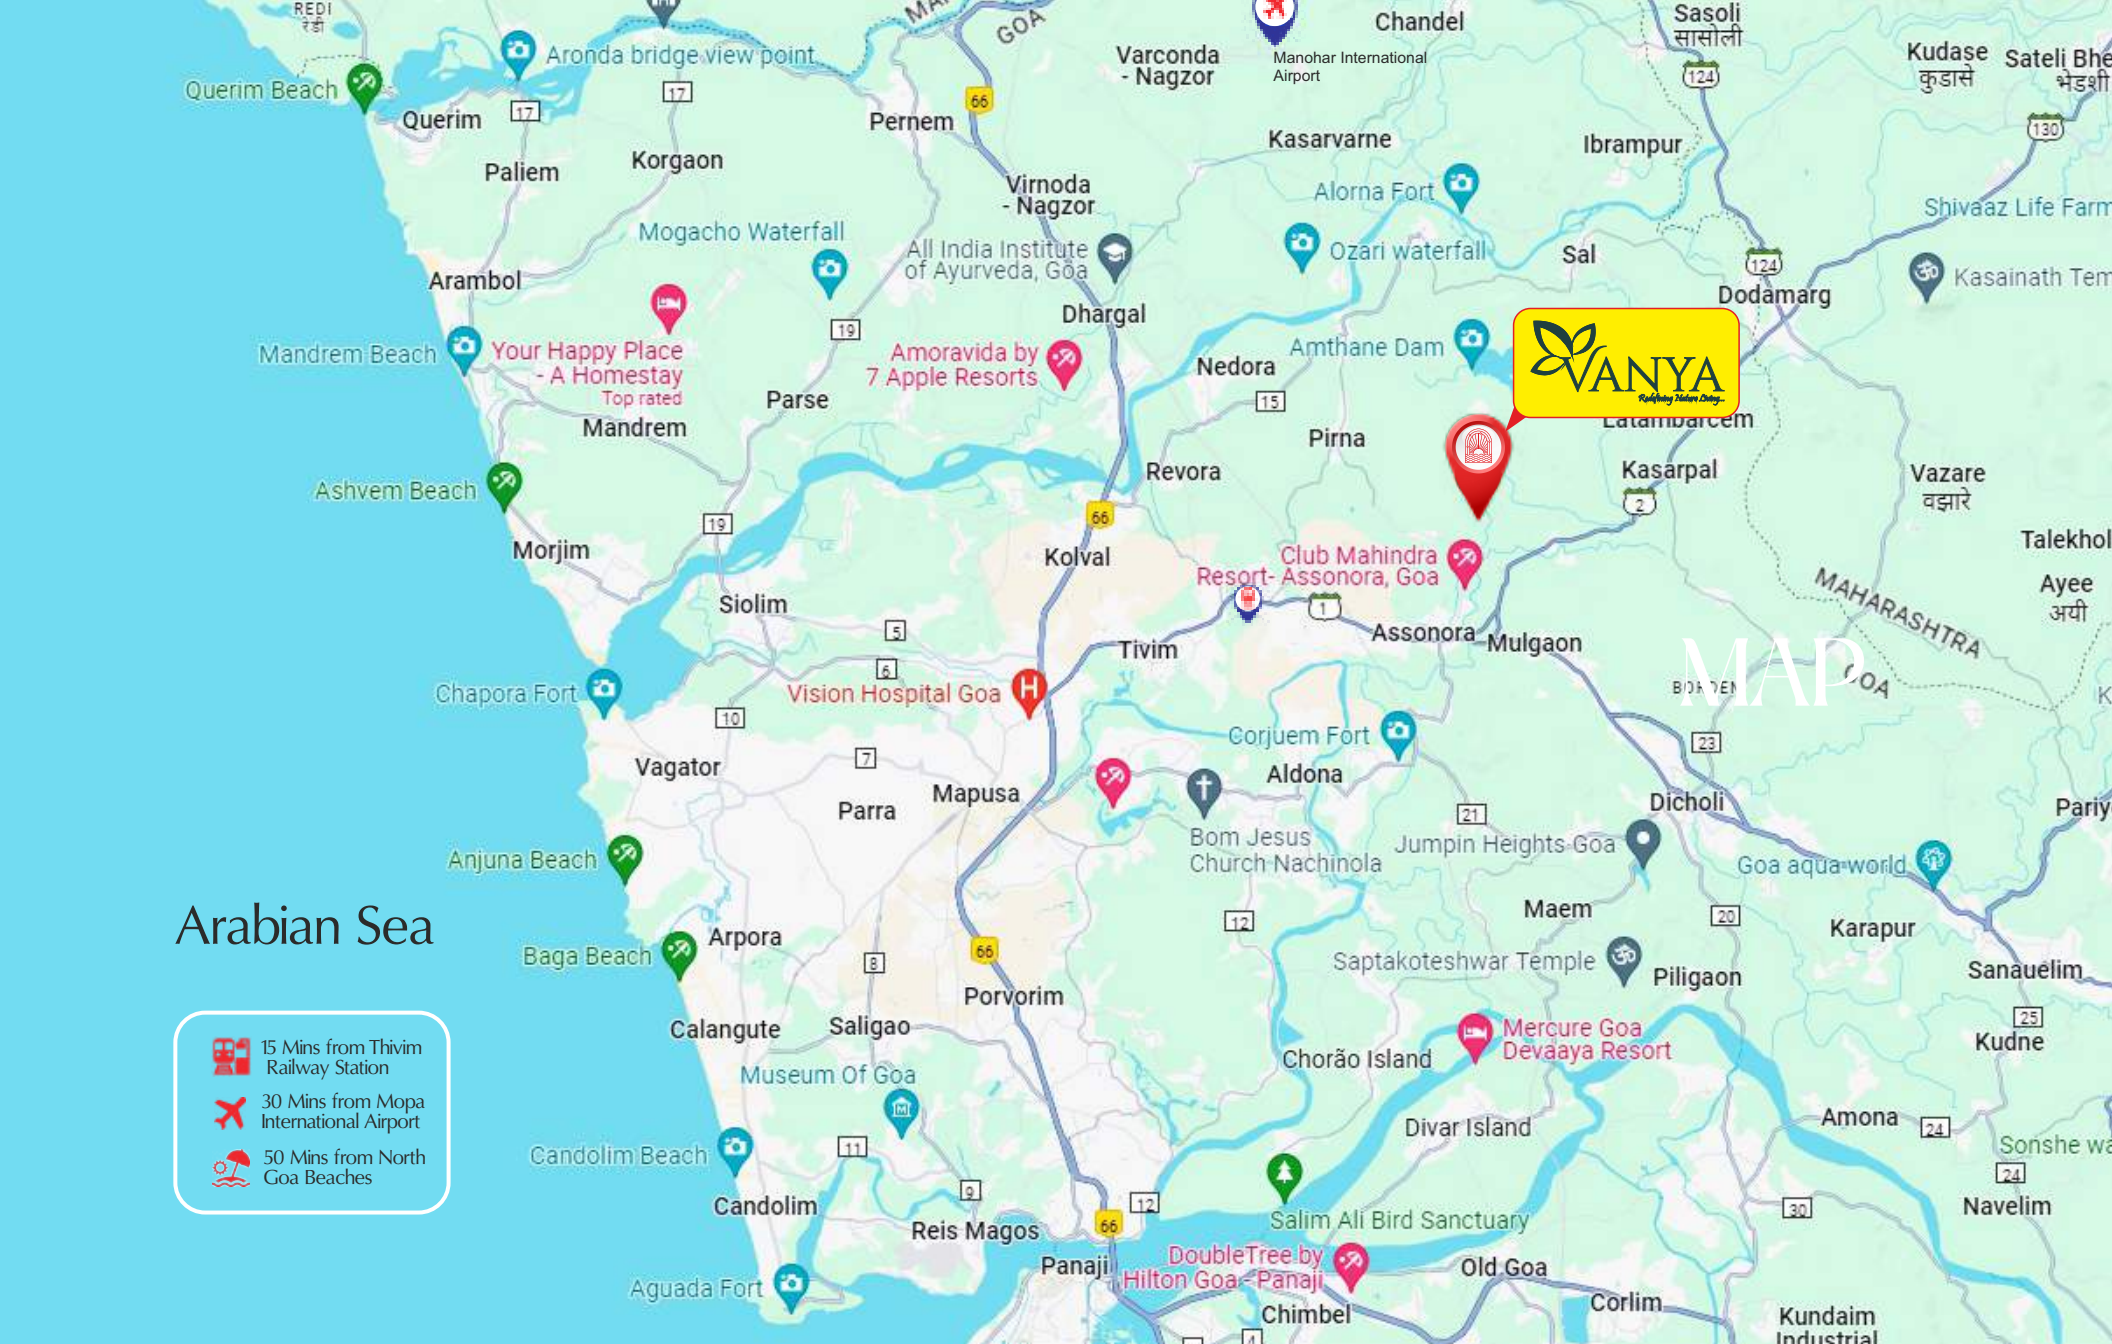

PROJECT OVERVIEW

IT'S TIME TO
EMBRACE
MORE OF LIFE

PROJECT LOCATION

Adwalpale is a hidden gem that offers a calm and serene environment, perfect for those seeking a retreat from the hustle and bustle of city life. Despite its tranquil setting, this village is exceptionally well-connected, ensuring that all your transportation needs are met with ease. For those who crave excitement and entertainment, Adwalpale's prime location is a dream come true.

MAP

Arabian Sea

-  15 Mins from Thivim Railway Station
-  30 Mins from Mopa International Airport
-  50 Mins from North Goa Beaches

CONNECTIVITY TO THE CORE

Perfectly positioned, so you're always
In the spotlight

5 Mins From
Nearby Nature Waterfalls

10 Mins From Picnic Spots
Such as Amthane Dam

15 Mins From
Thivim Railway Thivim

30 Mins From
Mopa International Airport

35 Mins From
All North Goa Beaches

50 Mins From
On Shore Casinos in Panjim City