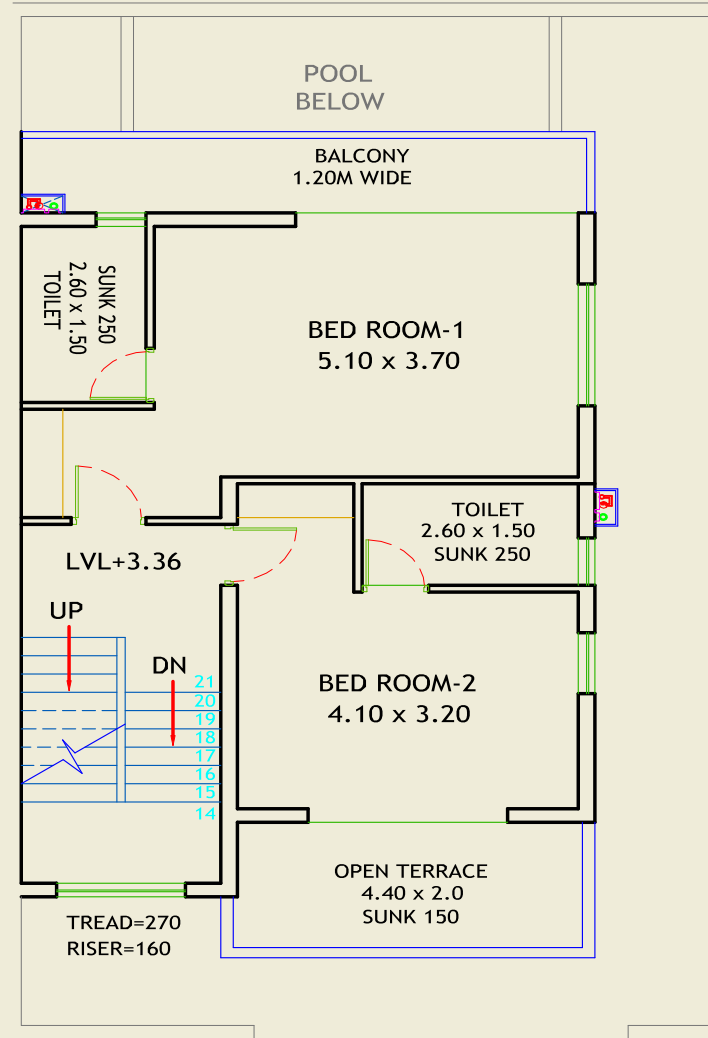

FIRST FLOOR PLAN