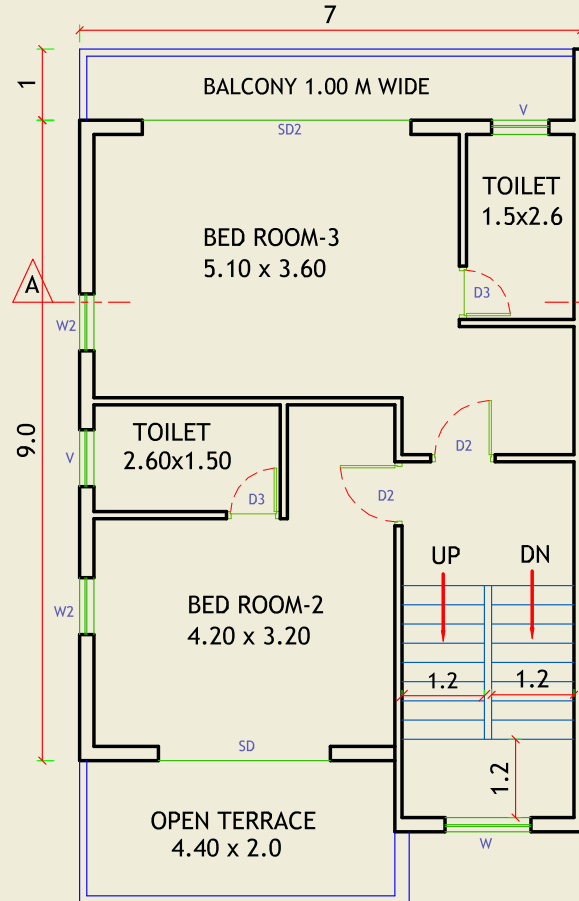

FLOOR PLAN

3 BHK VILLA

141.60 Sq.Mtrs / 1524 Sq.Ft

GROUND FLOOR PLAN

FIRST FLOOR PLAN

*Subject to change as per the final measurement at the time of final offer of possession.

FLOOR PLAN

4 BHK VILLA

218.60 Sq.Mtrs / 2353 Sq.Ft

GROUND FLOOR PLAN

FIRST FLOOR PLAN

SECOND FLOOR PLAN