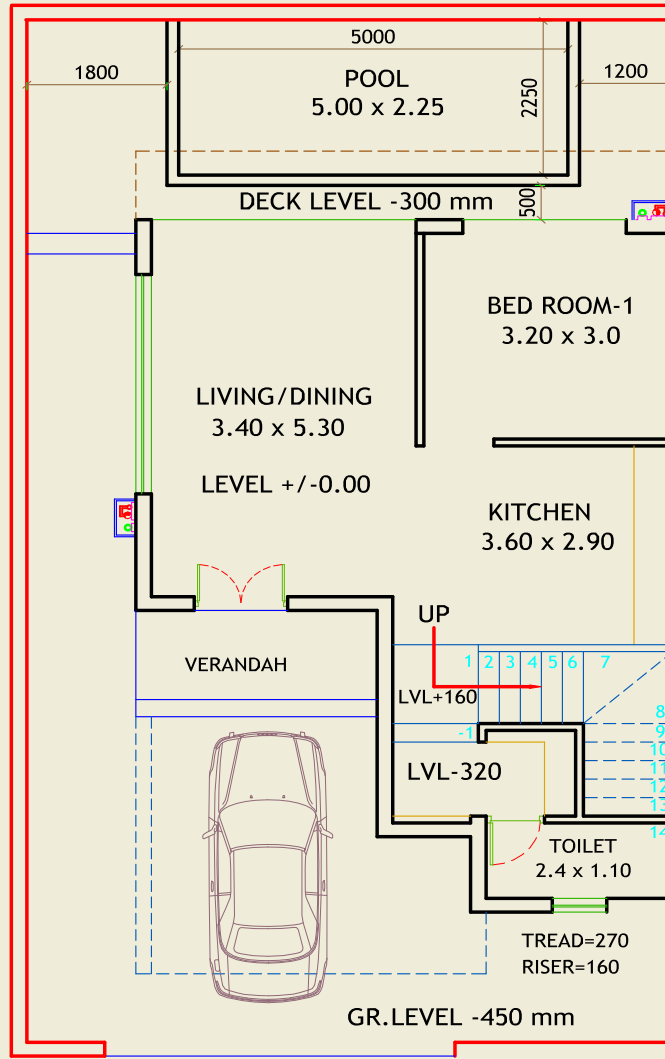

FLOOR PLAN

3 BHK VILLA

141.60 Sq.Mtrs / 1524 Sq.Ft

GROUND FLOOR PLAN