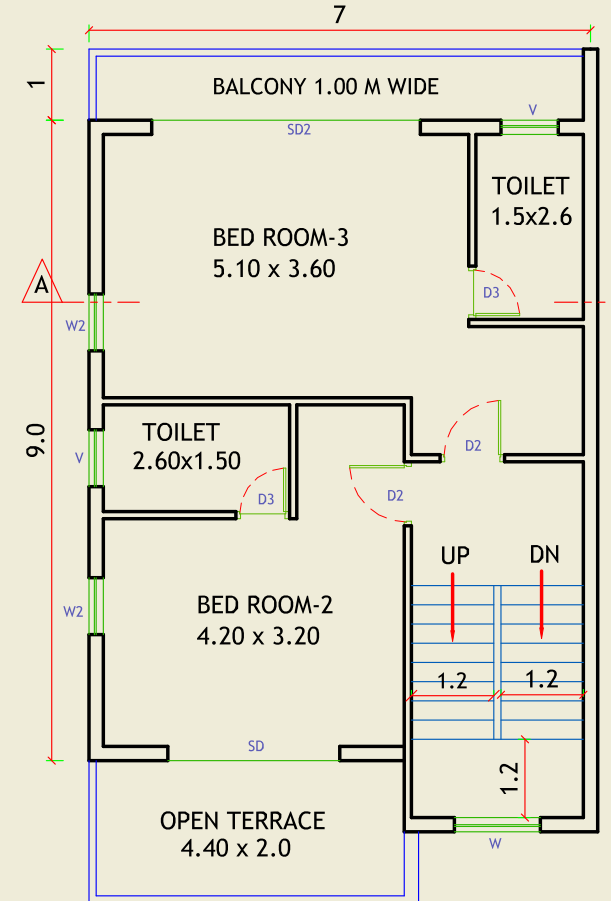

FLOOR PLAN

3 BHK VILLA

141.60 Sq.Mtrs / 1524 Sq.Ft

GROUND FLOOR PLAN

FIRST FLOOR PLAN

*Subject to change as per the final measurement at the time of final offer of possession.

FLOOR PLAN

4 BHK VILLA

218.60 Sq.Mtrs / 2353 Sq.Ft

GROUND FLOOR PLAN

FIRST FLOOR PLAN

SECOND FLOOR PLAN