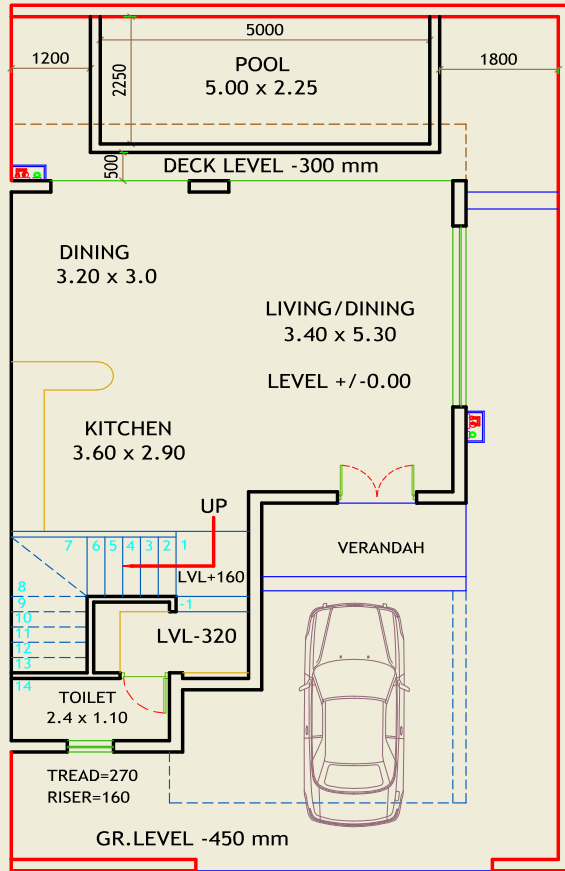

FLOOR PLAN

3 BHK VILLA

141.60 Sq.Mtrs / 1524 Sq.Ft

GROUND FLOOR PLAN

FIRST FLOOR PLAN

*Subject to change as per the final measurement at the time of final offer of possession.

FLOOR PLAN

4 BHK VILLA

218.60 Sq.Mtrs / 2353 Sq.Ft

GROUND FLOOR PLAN

FIRST FLOOR PLAN

SECOND FLOOR PLAN