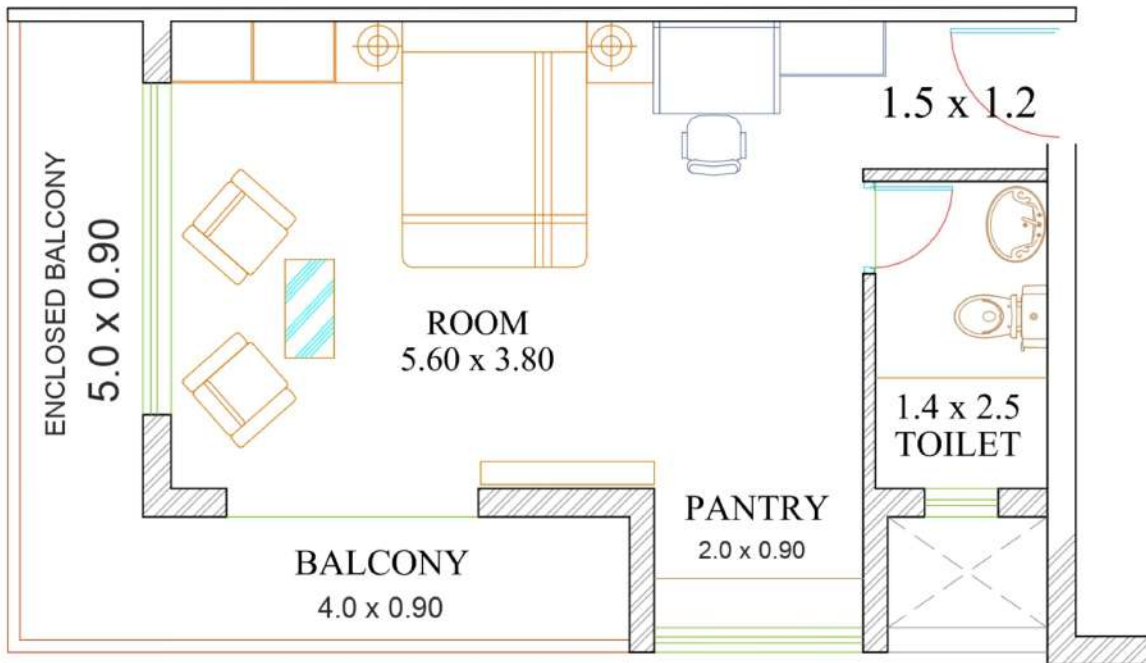

FLOOR PLAN

Studio Area - 48.0 Sq.Mtrs / 516.67 Sq.FT.