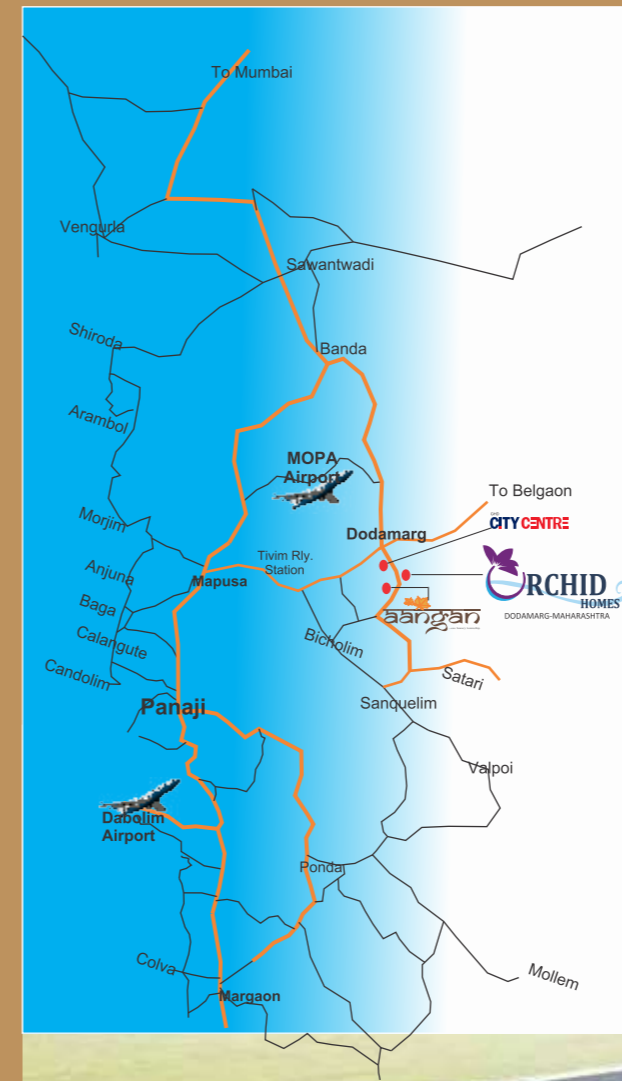

GOA 'S BEST LOCATION NEAR MOPA AIRPORT

Dodamarg is a small township located on southern tip of Maharashtra State just across the northern boundaries of Goa .

Currently Dodamarg is well connected with two major Interstate Roads NH-17 and NH-4.

North Goa beach located within 30 km 30 km is the Panaji - Capital of Goa.

Dodamarg is in Sindhudurg District - A hilly green scenic region declared as a Tourism Development Zone by the Government of Maharashtra.

It has come into prominence after proposed Mopa International Airport has been commissioned .

AND THE BEST CONNECTIVITY

An eco elegant edition of Luxury homes with excellent connectivity. Crafted with opulence of nature. Undraw the curtains of your dream to welcome sun inside, kiss the freshness of greenery through eyes, feel the sky from your private balcony. Because you are worth something priceless called Nature home.