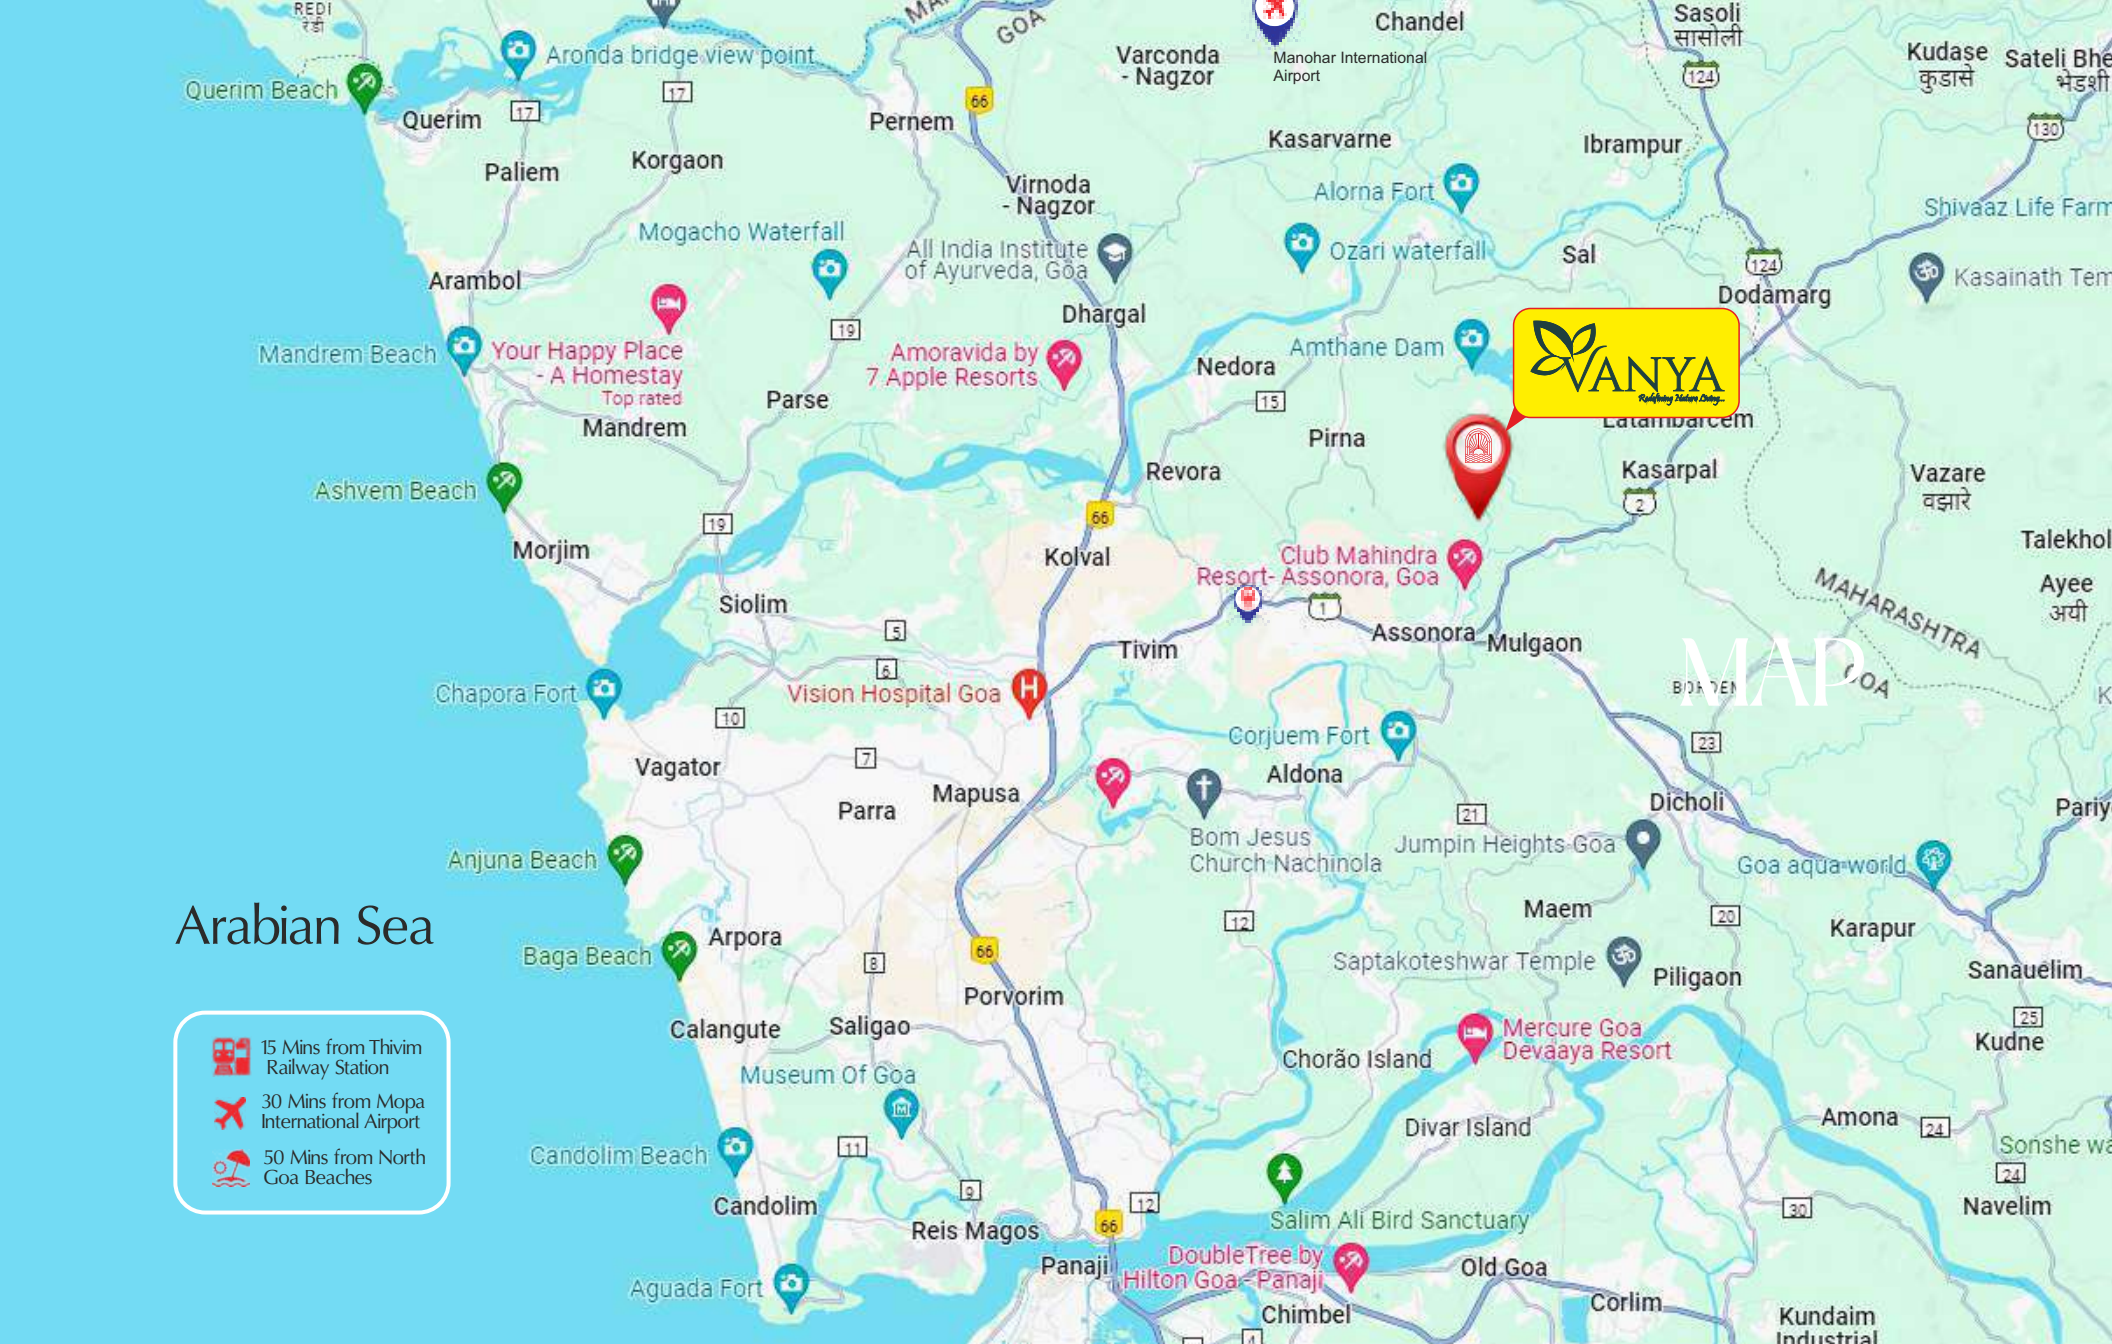

PROJECT OVERVIEW

IT'S TIME TO
EMBRACE
MORE OF LIFE

PROJECT LOCATION

Adwalpale is a hidden gem that offers a calm and serene environment, perfect for those seeking a retreat from the hustle and bustle of city life. Despite its tranquil setting, this village is exceptionally well-connected, ensuring that all your transportation needs are met with ease. For those who crave excitement and entertainment, Adwalpale's prime location is a dream come true.

MAP

Arabian Sea

-  15 Mins from Thivim Railway Station
-  30 Mins from Mopa International Airport
-  50 Mins from North Goa Beaches

CONNECTIVITY TO THE CORE

Perfectly positioned, so you're always
In the spotlight

5 Mins From
Nearby Nature Waterfalls

10 Mins From Picnic Spots
Such as Amthane Dam

15 Mins From
Thivim Railway Thivim

30 Mins From
Mopa International Airport

35 Mins From
All North Goa Beaches

50 Mins From
On Shore Casinos in Panjim City